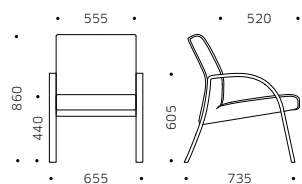

## OREOTTO SOFT SEATING

810MC

POLTRONA ARMCHAIR

820MC

830MC

DIVANO A 2 E 3 POSTI 2 AND 3-SEATER SOFA

## MISURE E VARIANTI SIZES AND VARIANTS

810MC

820MC

830MC