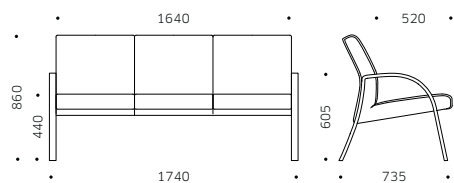

## OREOTTO SOFT SEATING

810MC

POLTRONA ARMCHAIR

820MC

830MC

DIVANO A 2 E 3 POSTI 2 AND 3-SEATER SOFA

## MISURE E VARIANTI SIZES AND VARIANTS

810MC

820MC

830MC