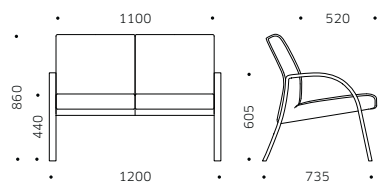

## OREOTTO SOFT SEATING

810MC

POLTRONA ARMCHAIR

820MC

830MC

DIVANO A 2 E 3 POSTI 2 AND 3-SEATER SOFA

## MISURE E VARIANTI SIZES AND VARIANTS

810MC

820MC

830MC